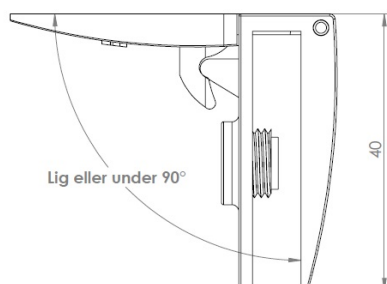

PRODUCT SHEET

Description:

Glass Door Hinge "Badge" Centre, BLK, Left Hand, F/Inset Doors, F/Glass Thickness 4-6mm, 1 Zamak Screw W/PVC Tip, & 1 Zamak Screw W/Hard $\varnothing 5 \times 3,5$ mm Extension.Catch Made of ABS

Item number:

15.06.247-0

Units	Box	Carton	HS Code	Barcode
Pcs.	12	240	8302100090	 5704866054935

SISO A/S

Mileparken 11
DK-2740 Skovlunde
Denmark
VAT: DK 24786013

Phone +45 45 830 900

www.siso.dk
siso@siso.dk

Danske Bank
Nytorv Branch
Copenhagen
SWIFT: DABADKKK

Account no.
4180 3112 112936
IBAN Account
DK7230003112112936