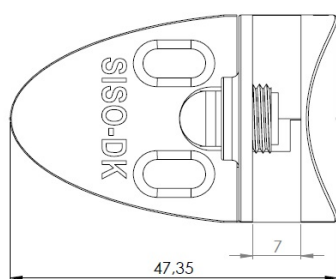

PRODUCT SHEET

Description:

Glass Door Hinge "Badge" Centre, BLK, Left Hand, F/Inset Doors, F/Glass Thickness 4-6mm, 1 Zamak Screw W/PVC Tip, & 1 Zamak Screw W/Hard $\varnothing 5 \times 3,5$ mm Extension.Catch Made of ABS

Item number:

15.06.247-0

Units	Box	Carton	HS Code	Barcode
Pcs.	12	240	8302100090	 5704866054935

SISO A/S

Mileparken 11
DK-2740 Skovlunde
Denmark
VAT: DK 24786013

Phone +45 45 830 900

www.siso.dk
siso@siso.dk