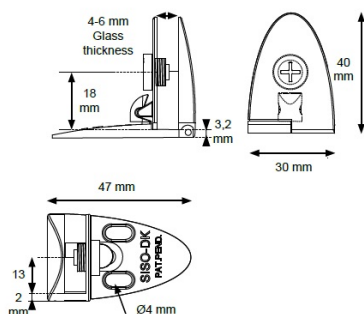

PRODUCT SHEET

Description:

Glass Door Hinge "Badge" Centre, BLK, Left Hand, F/Inset Doors, F/Glass Thickness 4-6mm, 1 Zamak Screw W/PVC Tip, & 1 Zamak Screw W/Hard $\varnothing 5 \times 3,5$ mm Extension.Catch Made of ABS

Item number:

15.06.247-0

Units	Box	Carton	HS Code	Barcode
Pcs.	12	240	8302100090	 5704866054935

SISO A/S

Mileparken 11
DK-2740 Skovlunde
Denmark
VAT: DK 24786013

Phone +45 45 830 900

www.siso.dk
siso@siso.dk